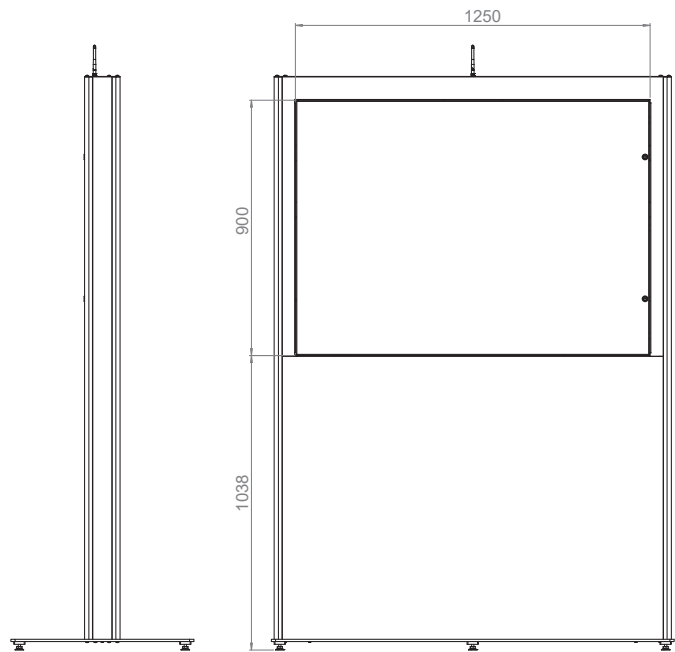

# vis-it landscape 49 - 55"

## Indoor totem

Item no.: 1915

- for screens from 49 - 55" / 124 - 140 cm
- height incl. base plate: 2020 mm
- floor space required: W 1420 x D 645 mm
- internal cable routing
- integrated power strip
- protection from unauthorized access by way of lockable door on the back, e.g. for mini PC etc
- active ventilation (low-noise)

**Please note!**

- display width, max.: 1310 mm
- distance from center, max.: 372 mm
- display depth without glass, max.: 93 mm
- display depth with glass, max.: 85 mm\*
- display depth with glass, max.+Pcap: 73 mm

Other screens on request.  
 \*77 mm if the display height is more than 1250 mm

In case of a project, also possible according to customer specification.