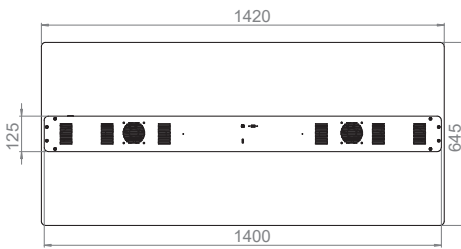

## Indoor totem

Item no.: 1915

- for screens from 49 - 55" / 124 - 140 cm
- height incl. base plate: 2020 mm
- floor space required: W 1420 x D 645 mm
- internal cable routing
- integrated power strip
- protection from unauthorized access by way of lockable door on the back, e.g. for mini PC etc
- active ventilation (low-noise)

**Please note!**

- display width, max.: 1310 mm
- distance from center, max.: 372 mm
- display depth without glass, max.: 93 mm
- display depth with glass, max.: 85 mm\*
- display depth with glass, max.+Pcap: 73 mm

Other screens on request.  
 \*77 mm if the display height is more than 1250 mm

In case of a project, also possible according to customer specification.