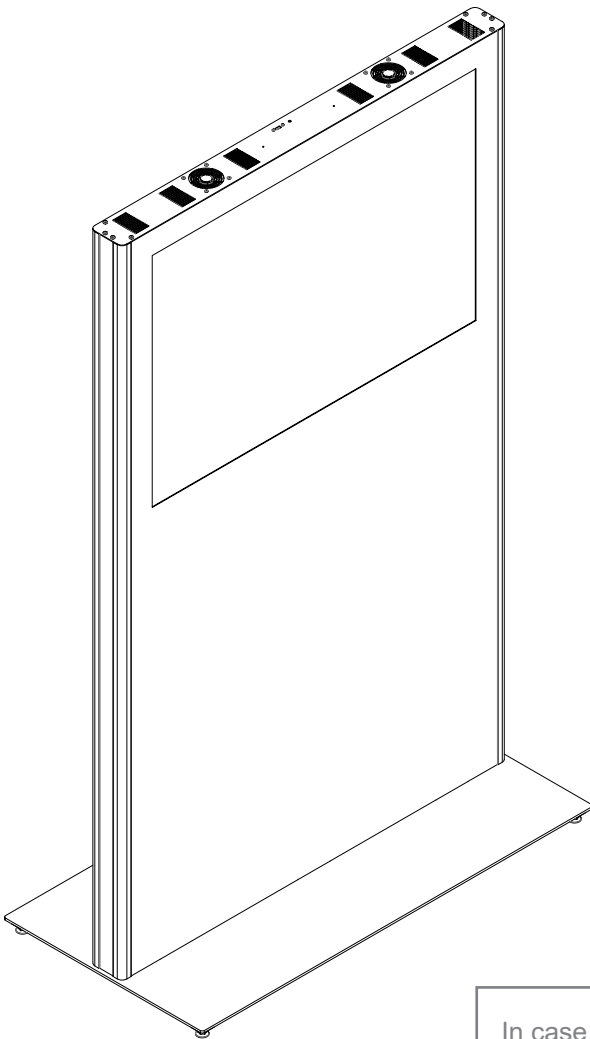

vis-it landscape 49 - 55“ Indoor totem

Item no.: 1915

The vis-it landscape is an indoor totem for screens between 49 and 55“ / 124 - 140 cm. It is also available in a smaller version for 42 - 46“ / 107 - 117 cm (Item no.: 1914).

It is particularly suitable for positioning in the entrance area e.g. as a digital signage, information point or orientation system.

Screens up to a depth of 93 mm max. find their place in the high-quality indoor totem.

The cable routing takes place inside and ensures a clean and neat appearance. A power strip is already integrated.

The vis-it landscape offers space in a lockable storage compartment, e.g. for a mini PC or other equipment which needs protection against unauthorized access or theft.

The vis-it landscape is available in a RAL color of your choice and can be adapted to the environment or an existing corporate design.

The active ventilation in the upper area of the totem ensures perfect air circulation.

Optionally, the totem can be equipped with security glass in front of the screen or a WiFi antenna.

In case of a project, also possible according to customer specification.