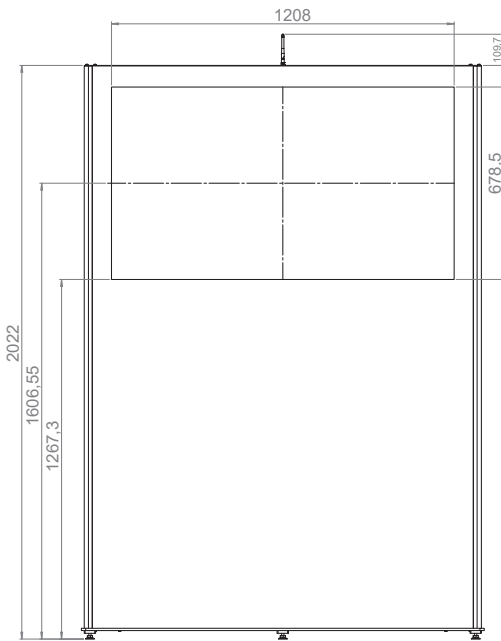

# vis-it landscape 49 - 55"

## Indoor totem

Item no.: 1915

- for screens from 49 - 55" / 124 - 140 cm
- height incl. base plate: 2020 mm
- floor space required: W 1420 x D 645 mm
- internal cable routing
- integrated power strip
- protection from unauthorized access by way of lockable door on the back, e.g. for mini PC etc
- active ventilation (low-noise)

**Please note!**

- display width, max.: 1310 mm
- distance from center, max.: 372 mm
- display depth without glass, max.: 93 mm
- display depth with glass, max.: 85 mm\*
- display depth with glass, max.+Pcap: 73 mm

Other screens on request.  
 \*77 mm if the display height is more than 1250 mm

In case of a project, also possible according to customer specification.